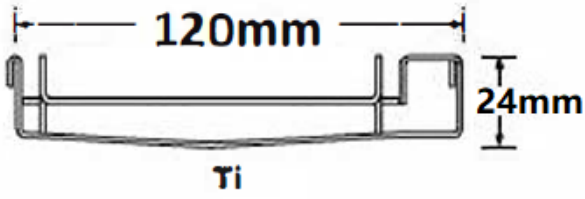

120SCSTiiMTL Left Hand Side Support

Full Name

Company Name

Project Name / Project Stage

Label _____

Required Outlet Size

- 76mm*
- 89mm

* Only suitable with DN80 riser

Label _____

Required Outlet Size

- 76mm*
- 89mm

* Only suitable with DN80 riser

Label _____

Required Outlet Size

- 76mm*
- 89mm

* Only suitable with DN80 riser