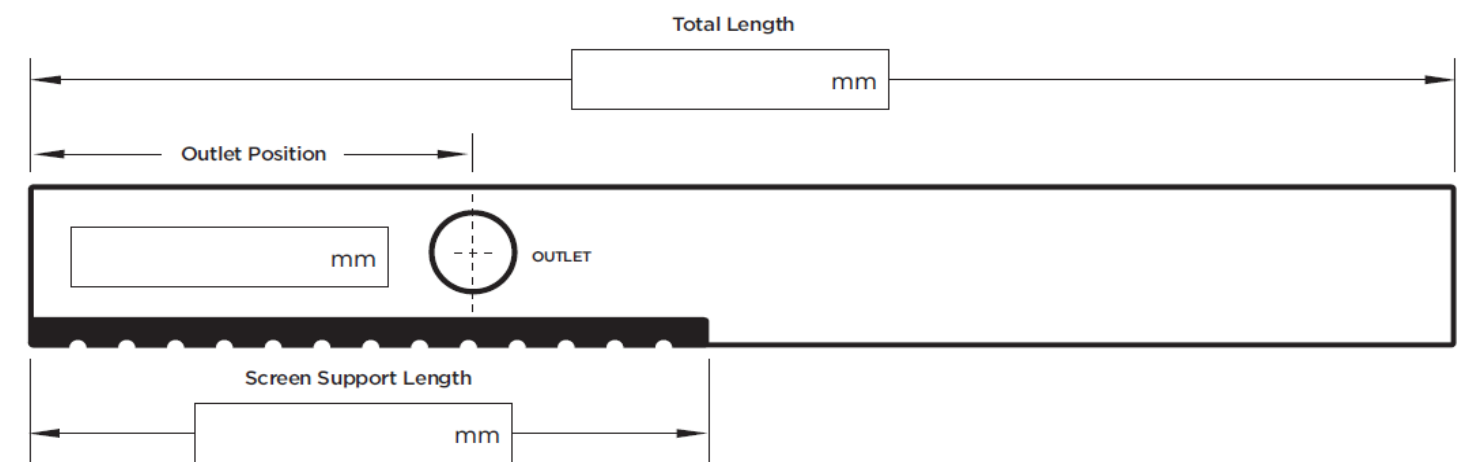

120SCSTiiMTL Left Hand Side Support

Full Name

Company Name

Project Name / Project Stage

Label _____

Required Outlet Size

- 76mm*
- 89mm

* Only suitable with DN80 riser

Label _____

Required Outlet Size

- 76mm*
- 89mm

* Only suitable with DN80 riser

Label _____

Required Outlet Size

- 76mm*
- 89mm

* Only suitable with DN80 riser