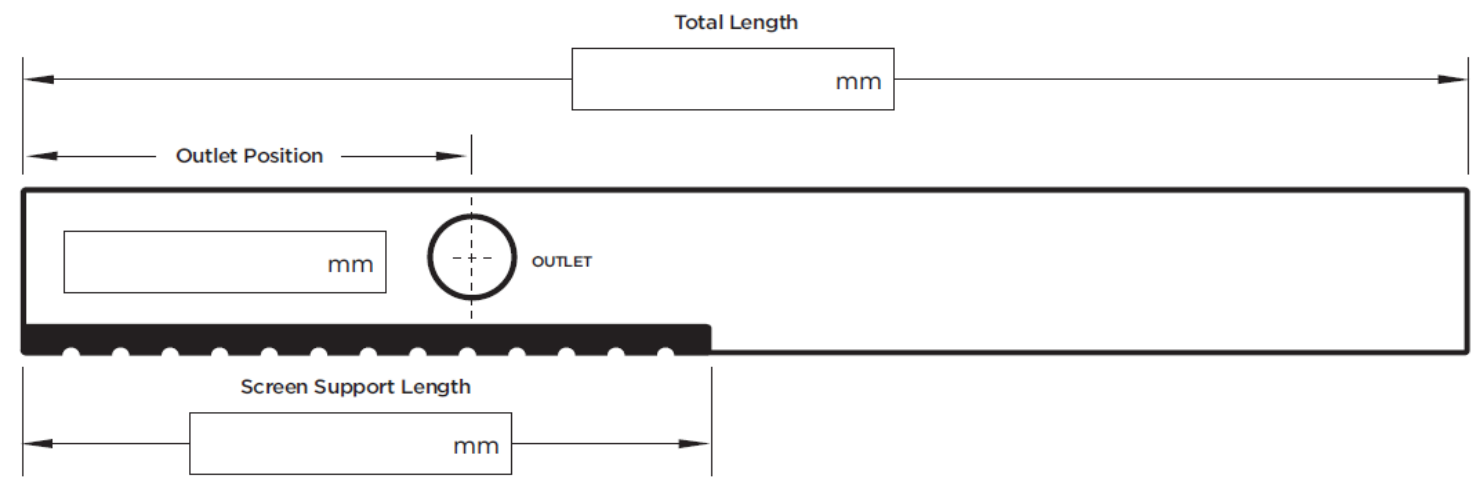

Label _____

Required Outlet Size

- 76mm*
- 89mm

* Only suitable with DN80 riser

Label _____

Required Outlet Size

- 76mm*
- 89mm

* Only suitable with DN80 riser