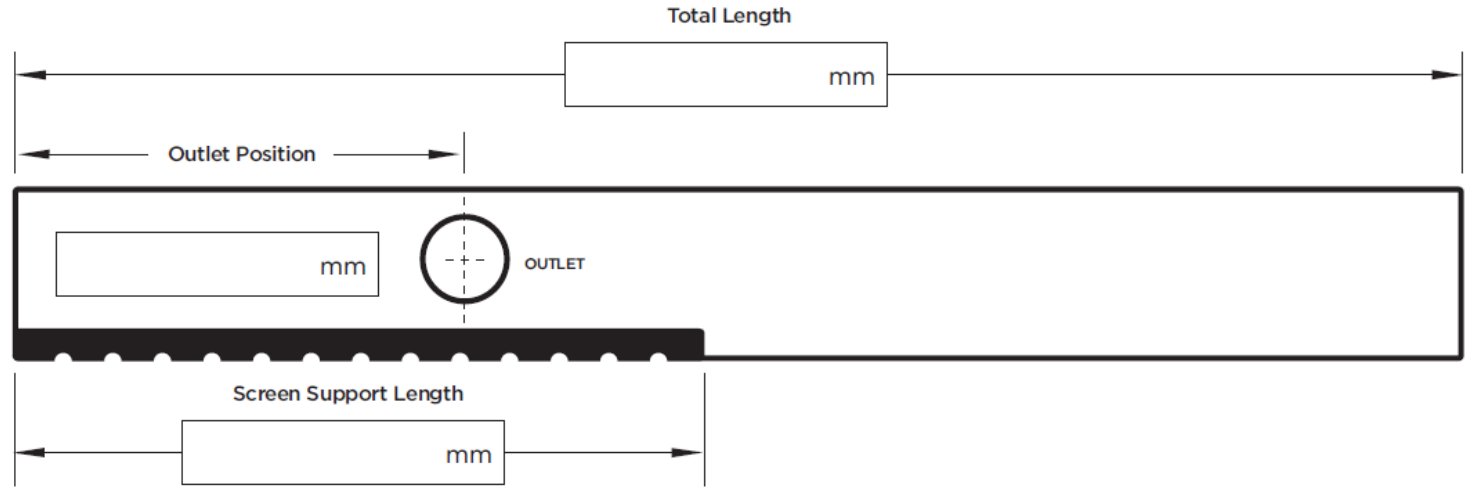

120SCSTiiMTL Left Hand Side Support

Full Name

Company Name

Project Name / Project Stage

Label _____

Required Outlet Size

- 76mm*
- 89mm

* Only suitable with DN80 riser

Label _____

Required Outlet Size

- 76mm*
- 89mm

* Only suitable with DN80 riser

Label _____

Required Outlet Size

- 76mm*
- 89mm

* Only suitable with DN80 riser