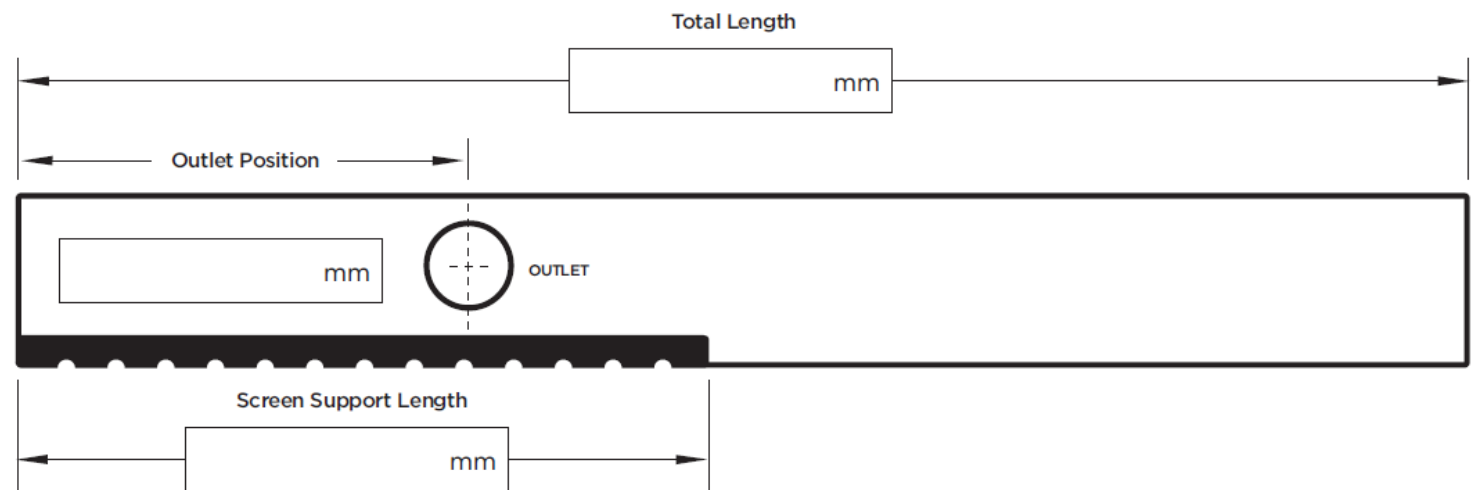

120SCSTiiMTL Left Hand Side Support

Full Name

Company Name

Project Name / Project Stage

Label _____

Required Outlet Size

- 76mm*
- 89mm

* Only suitable with DN80 riser

Label _____

Required Outlet Size

- 76mm*
- 89mm

* Only suitable with DN80 riser

Label _____

Required Outlet Size

- 76mm*
- 89mm

* Only suitable with DN80 riser