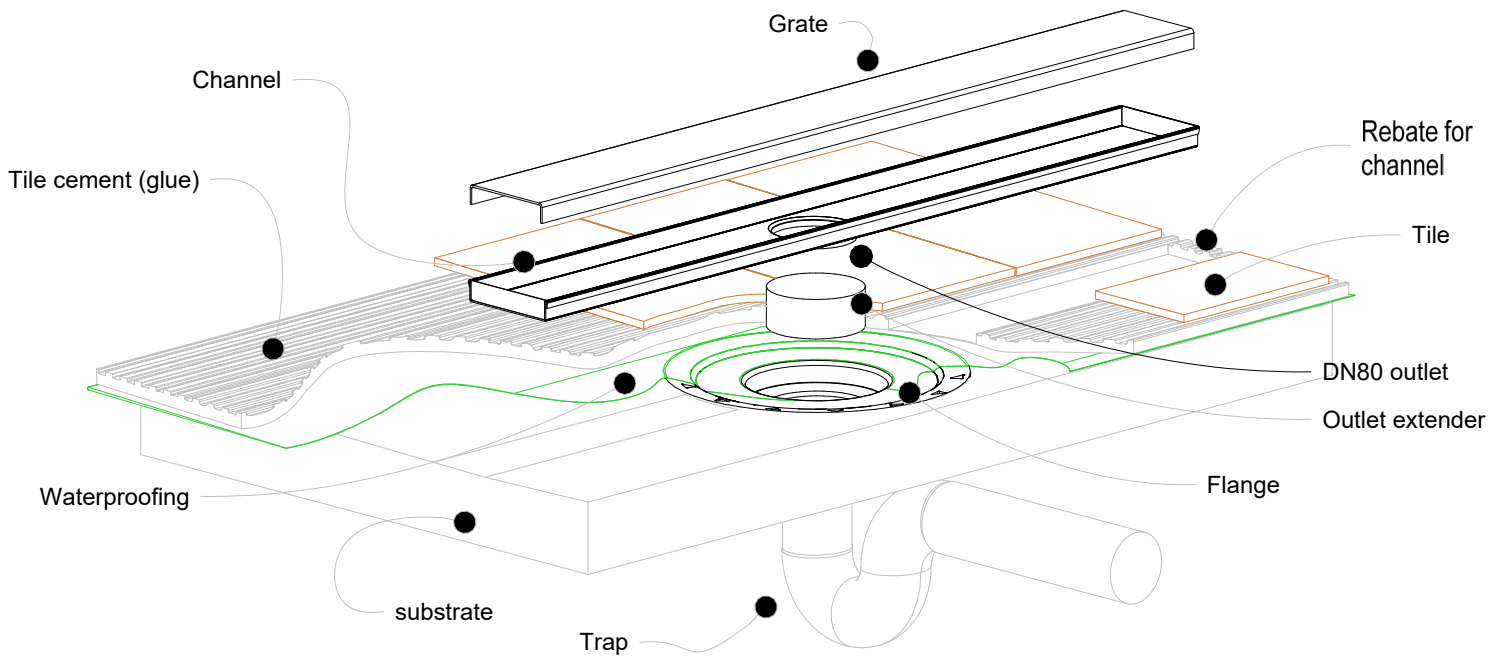

# 100i20 MTL & CO Bathroom

For 100ARi20MTL, 100ARiCO20, 100MNDi20MTL, 100MNDiCO20, 100PSi20MTL, 100PSi20CO, 100TRi20MTL, 100TRiCO20, 100AAi20MTL, 100AAiCO20.

NOTE, refer to AS3500 for specific outlet pipe sizes related to your specific installation.

NOTE, this method requires the channel system to be ABOVE and SEPARATE from the WATERPROOFING.