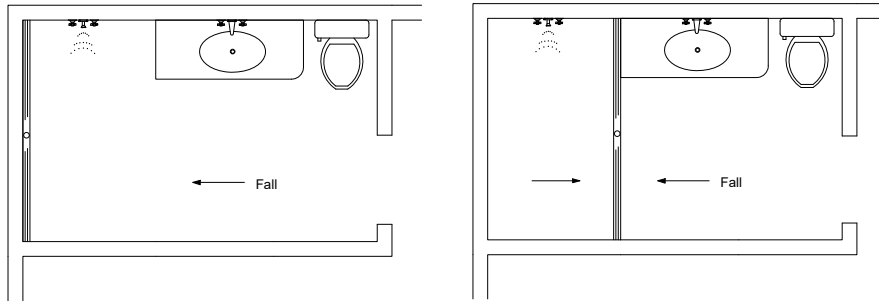

# 100i20 MTL & CO Bathroom

For 100ARi20MTL, 100ARiCO20, 100MNDi20MTL, 100MNDiCO20, 100PSi20MTL, 100PSi20CO, 100TRi20MTL, 100TRiCO20, 100AAi20MTL, 100AAiCO20.

NOTE, refer to AS3500 for specific outlet pipe sizes related to your specific installation.

NOTE, this method requires the channel system to be ABOVE and SEPARATE from the WATERPROOFING.