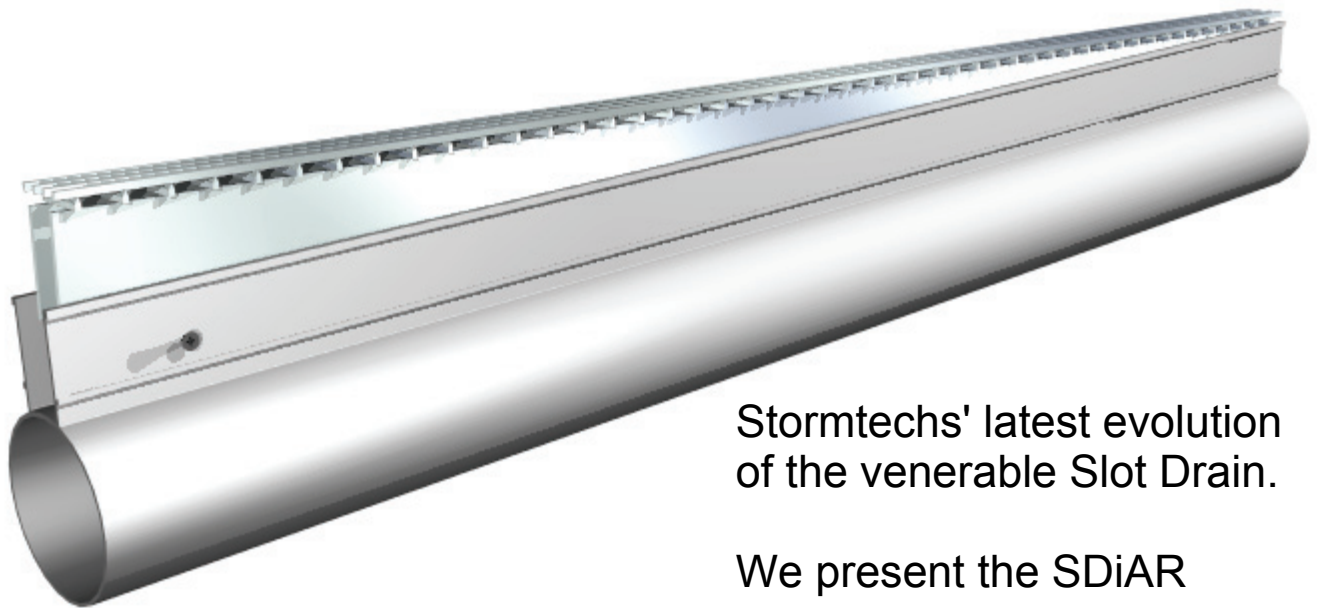

SDiAR grate for SD90

Stormtechs' latest evolution of the venerable Slot Drain.

We present the SDiAR grate for the SD90 slot drain.

316 marine grade stainless steel architectural grate.
Virgin uPVC slot form

Load up to Class B

Suitable for:
Driveways
Pools & paved areas
Patios, courtyards, terraces
Commercial and large projects
Hospitality
Universal Access